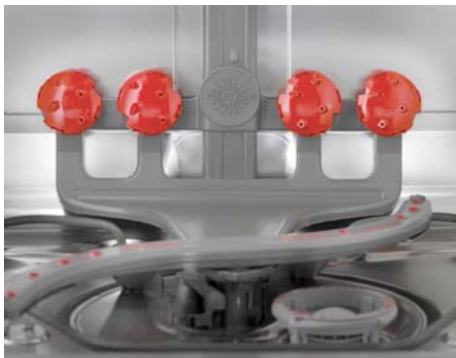

Larry Costello
(847)286-9036
lcoste5@searshc.com

To view the full product line, visit www.kenmore.com.
High-resolution images available upon request.